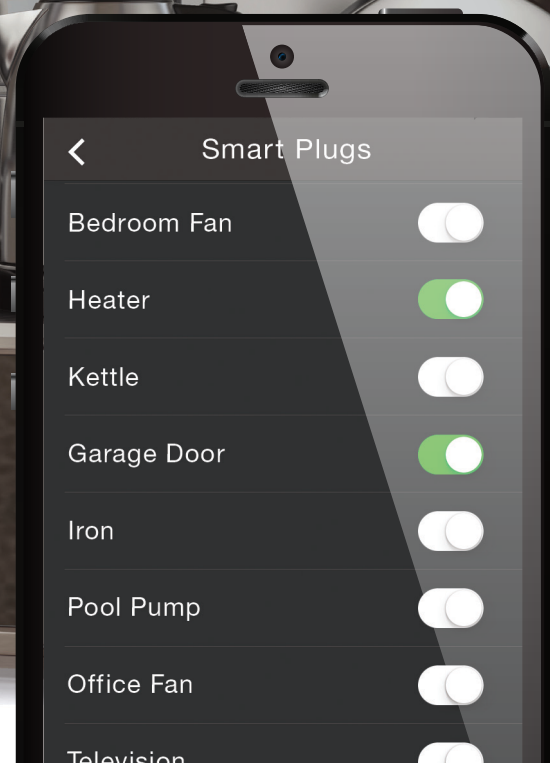

² Coming soon.

GOOGLE HOME

IFTTT

IFTTT APPLETS

SECURITY

WIRELESS CONTROL

AUTOMATIC ACTIONS

REMOTE LOG IN

ENERGY SAVING

Smart Plugs

- Bedroom Fan
- Heater
- Kettle
- Garage Door
- Iron
- Pool Pump
- Office Fan
- Television

Improve your security with iZone.

Security & Entertainment. You can improve your security by scheduling your iZone lights, or controlling and monitoring your garage door.

Control your garage door from your phone.

Open your garage door from anywhere. Let in the pool guy whilst you're at work. Now that's convenient and smart.

Appear to always be at home.

Set your lights to holiday mode so it appears that you're home when you're not. See iZone lighting for more on this feature.